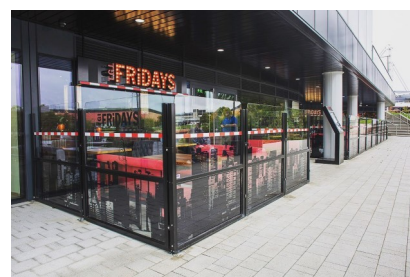

SPECIFICATION SHEET

Product Group: **Shade & Shelter**

PRODUCT NAME: SOLANO TERRACE SCREEN

Product Code: BLTERSCRSOLANO

- ⇒ The Solano is a terrace screen system made in the UK that offers shelter and shade for your outdoor spaces. It's perfect for businesses like restaurants, cafes, coffee shops, bars, pubs, and theme parks.
- ⇒ Our screens are constructed with high-quality materials to ensure durability and longevity.
- ⇒ The 6mm toughened glass provides a sturdy and reliable barrier, while the powder-coated aluminium framework adds a sleek and modern touch to the design.
- ⇒ To further enhance the strength and resilience of the structure, we use hot-dipped galvanised steel for all the fixing hardware. This combination of materials ensures that our screens are not only stylish but also built to withstand the test of time.
- ⇒ The Solano is available in various sizes, styles, and colours, with a plethora of accessories and custom solutions to choose from.
- ⇒ You can even have your logo or message branded on these terrace screens to enhance your visibility on the high street and draw in more customers.

Specification

Height : 1500mm or 1800mm

Weight : Varies depending on size chosen

Frame Thickness : 50mm

Frame Material : Aluminium

Brandline™