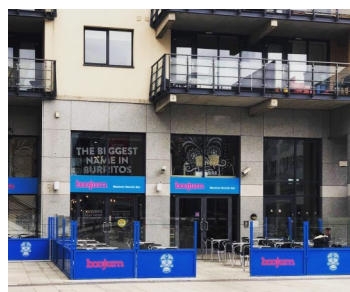

SPECIFICATION SHEET

Product Group: **Shade & Shelter**

PRODUCT NAME: SOLANO TERRACE SCREEN

Product Code: BLTERSCRSOLANO

- ⇒ The Solano is a terrace screen system made in the UK that offers shelter and shade for your outdoor spaces. It's perfect for businesses like restaurants, cafes, coffee shops, bars, pubs, and theme parks.
- ⇒ Our screens are constructed with high-quality materials to ensure durability and longevity.
- ⇒ The 6mm toughened glass provides a sturdy and reliable barrier, while the powder-coated aluminium framework adds a sleek and modern touch to the design.
- ⇒ To further enhance the strength and resilience of the structure, we use hot-dipped galvanised steel for all the fixing hardware. This combination of materials ensures that our screens are not only stylish but also built to withstand the test of time.
- ⇒ The Solano is available in various sizes, styles, and colours, with a plethora of accessories and custom solutions to choose from.
- ⇒ You can even have your logo or message branded on these terrace screens to enhance your visibility on the high street and draw in more customers.

Specification

Height : 1500mm or 1800mm

Weight : Varies depending on size chosen

Frame Thickness : 50mm

Frame Material : Aluminium

Brandline™