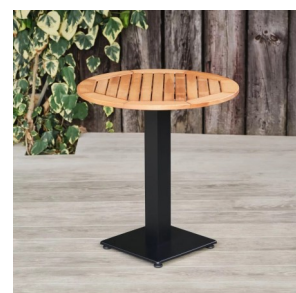

SPECIFICATION SHEET

Product Group: **Indoor & Outdoor Furniture**

PRODUCT NAME: THETFORD PEDESTAL TABLE

Product Code: **BLTHETFORDP EDT**

- ⇒ An bistro cafe table for coffee shops, restaurants, pubs and hotels.
 - ⇒ Mix and match pedestal table bases with different table tops depending on your requirement.
 - ⇒ Available with 3 different pedestal bases and 3 different table tops.
 - ⇒ The round and square tables seat 2-4 people. The rectangular tables seat up to 6 people comfortably.
 - ⇒ The table tops are made from robinia which is a hard wood similar to teak.
- 22mm top thickness
 - Round top: 700mm diameter, Square top: 700mm x 700mm, Rectangular top: 1200mm x 700mm
 - Round base: 450mm x 450mm x 710mm tall, Square base: 380mm x 380mm x 710mm tall, Rectangular base: 770mm x 450mm x 710mm tall
 - Table top is robinia wood
 - Base is power coated aluminium
 - Delivered flat pack
 - Easy to assemble