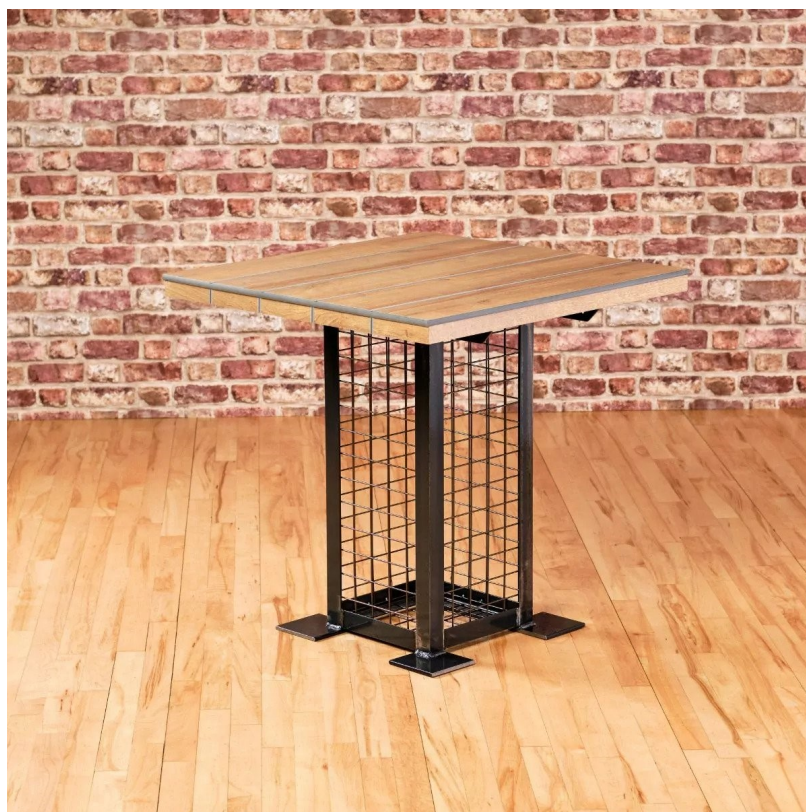

SPECIFICATION SHEET

Product Group: **Indoor & Outdoor Furniture**

PRODUCT NAME: GABION SQUARE TABLE

Product Code: **BLGABIONSQUT**

- ⇒ Bringing your outdoor favourites in with the indoor 'Gabion' range.
 - ⇒ This popular range has a high-pressure laminate top that is stylish and easy to clean with a galvanized steel cage base.
 - ⇒ Make an impact by choosing a filling that suits your venue style.
 - ⇒ Match with wooden or metal dining chairs.
- Square indoor dining table
 - 750mm x 750mm x 750mm tall
 - A black powder coated galvanized steel cage base
 - With a high-pressure wood effect laminate top
 - Indoor use only
 - Choose a filling that suits your venue style
 - Delivered partly assembled
 - 5-year structural guarantee