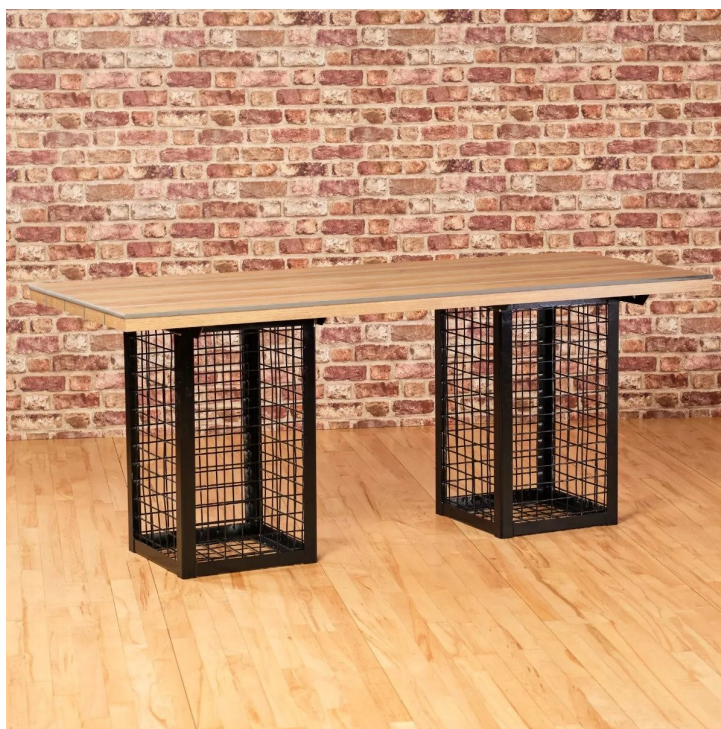

# SPECIFICATION SHEET

Product Group: **Indoor & Outdoor Furniture**

**PRODUCT NAME: GABION RECTANGULAR TABLE**

Product Code: **BLGABIONRECT**

- ⇒ Bringing your outdoor favourites indoors with our new indoor Gabion range tables
- ⇒ This range is designed with galvanized steel cages that can be filled with filling items of your choice.
- ⇒ The high pressure laminate table tops are easy to clean and require no maintenance.
- ⇒ Gabion Range furniture is a stylish addition to any hospitality venue.
- Choose from either the small or rectangular rectangular dining table
- Small – 1200mm x 750mm x 750mm tall
- Large – 1800mm x 750mm x 750mm tall
- Indoor use only
- Black powder coated galvanized steel cage base
- With high pressure laminate top – wood effect
- Delivered flat-packed
- 5-year structural guarantee