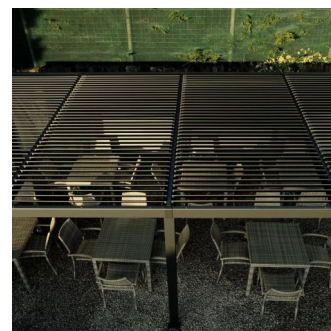

# SPECIFICATION SHEET

Product Group: **Shade & Shelter**

**PRODUCT NAME: METAL PERGOLA**

**Product Code: BLMETALPERG**

This toughened aluminium square gazebo is ideal for outdoor areas that require some shelter. We supply to residential gardens and commercial venues.

- ⇒ When the slatted roof is fully closed, the gazebo roof is waterproof
- ⇒ The easy open mechanism allows you to control the roof to allow light in
- ⇒ The metal gazebo comes with 3 side blinds for additional weather protection
- ⇒ The gazebo does require a flat, hard surface to affix to. It is designed to be fixed to a finished surface (decking or slabs etc) as the blinds pull down to the very bottom of the leg

## Specification

- A toughened aluminium square gazebo
- 4 size options ranging from 3m x 3.5m to 7.2m x 3.5m
- Dark grey powder coating
- The roof is louvered for easy open and closing
- Roof waterproof when slats fully closed
- Windproof tested up to 120kmph
- Integrated drainage system
- Includes 3 side blinds
- Delivered flat packed