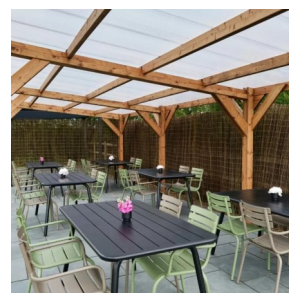

SPECIFICATION SHEET

Product Group: **Shade & Shelter**

PRODUCT NAME: CLEAR ROOF PERGOLA

Product Code: **BLCLEARPERG**

A robust, wooden framed, clear roof pergola is ideal for outdoor hospitality venues looking for outdoor shelter.

- ⇒ This clear roof pergola is available in a range of sizes
- ⇒ The pergola is free standing, but is ideal to fit adjacent to a building to extend your indoors outdoors
- ⇒ The clear pergola requires a hard flat surface to secure to
- ⇒ The polycarbonate roof is translucent

Specification

- Available in a range of sizes from 9m x 4m x 2.5m tall to 15m x 4m x 2.5 tall
- FSC® Certified wooden frame
- Translucent polycarbonate roof
- Delivered flat pack
- Installation is available
- Requires a hard, flat surface to fix to