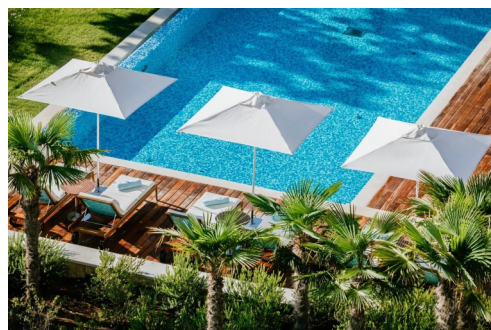

SPECIFICATION SHEET

Product Group: **Shade & Shelter**

PRODUCT NAME: BAYMASTER M1 CLASSIC

Product Code: TUUCIBAYM1CLA

Product Description

The Bay Master M1 series of parasols with marine grade aluminium struts is our most durable promotional parasol collection. Intended for most commercial settings, this parasol features an extremely durable and rigid aluminium strut system. Proven in high traffic areas, oceanfront installations and exposed street-side locations, the Bay Master M1 Classic is designed to endure challenging weather conditions.

Built To Last : All of our Bay Master M1 collection products include a maritime hub and are tested in high traffic areas, from ocean-front installations to exposed roadside locations.

Support Where You Need It : Bay Master M1 collection ribs feature marine grade aluminium struts that act as reinforcement, effectively distributing stress and guaranteeing added strength.

Canopy Construction : Durable and resistant to wear and tear from excessive opening and closing, our canopy construction features stainless steel screw reinforcement.

Square— Available in 1.65m, 2.0m, 2.25m & 2.4m