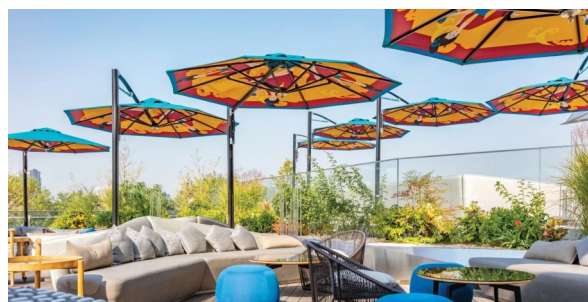

SPECIFICATION SHEET

Product Group: **Shade & Shelter**

PRODUCT NAME: BAYMASTER M1 CANTILEVER

Product Code: TUUCIBAYM1CAN

Product Description

The Bay Master M1 Single Cantilever is modestly scaled to include smaller shapes and sizes than the larger and more robust MAX Cantilever range. Featuring stainless steel hardware, aluminium struts and Tuuci's exclusive Lift-Assist shade deployment system, this side post parasol is engineered to complement any outdoor environment.

Built To Last : All of our Bay Master M1 collection products include a maritime hub and are tested in high traffic areas, from ocean-front installations to exposed roadside locations

Quick & Easy Opening System : Tuuci's smaller cantilevers may be opened and closed quickly with gas piston assist

Support Where You Need It : Bay Master M1 collection ribs feature marine grade aluminium struts that act as reinforcement, effectively distributing stress and guaranteeing added strength

Square— Available in 2.45m &

Octagon— Available in 2.75m & 3.35m

Brandline™