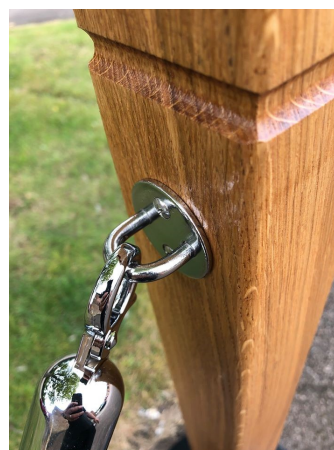

# SPECIFICATION SHEET

Product Group: **Café Barrier Systems & Traditional Posts & Rope**

**PRODUCT NAME: WALL CLIPS**

Product Code: **BLWALL**

Round

Square

Long

Diamond

- ⇒ Our wall clips come in four styles, round, long, square and diamond.
- ⇒ You can use them to attach barrier rope or cross beams to walls and posts.
- ⇒ The wall clips are all made from stainless steel and can be powder coated to any RAL colour.
- ⇒ All of our wall plates have countersunk holes for easy attachment.